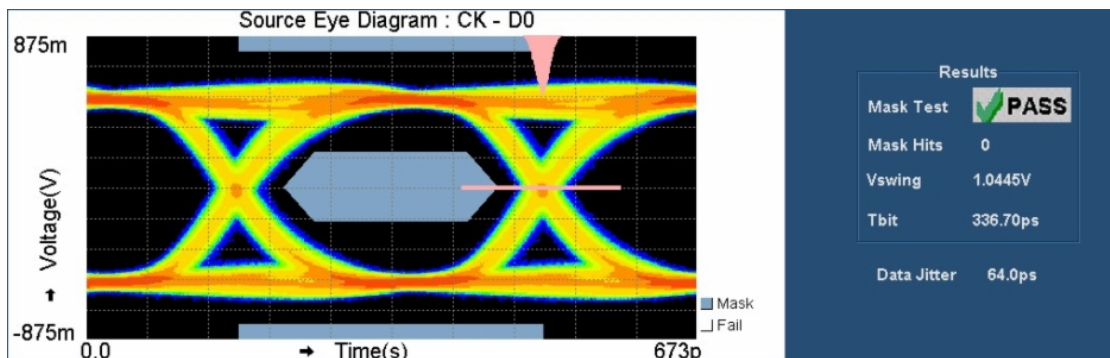

RGB_64 Step		RGB_64 Step
Up /Down Gray 64 Step		Up /Down Gray 64 Step
TV Test Pattern		Color Bar / Multi Birst / Gray Scale
TV Test Pattern		Color Bar / Multi Birst / Grid and circle /Gray Scale

Audio Test Pattern Function L/R : 400Hz / 1K Tone / 3K Tone / Audio Sweep...

HDMI 1.4 Output Eye Diagram (Result PASS):